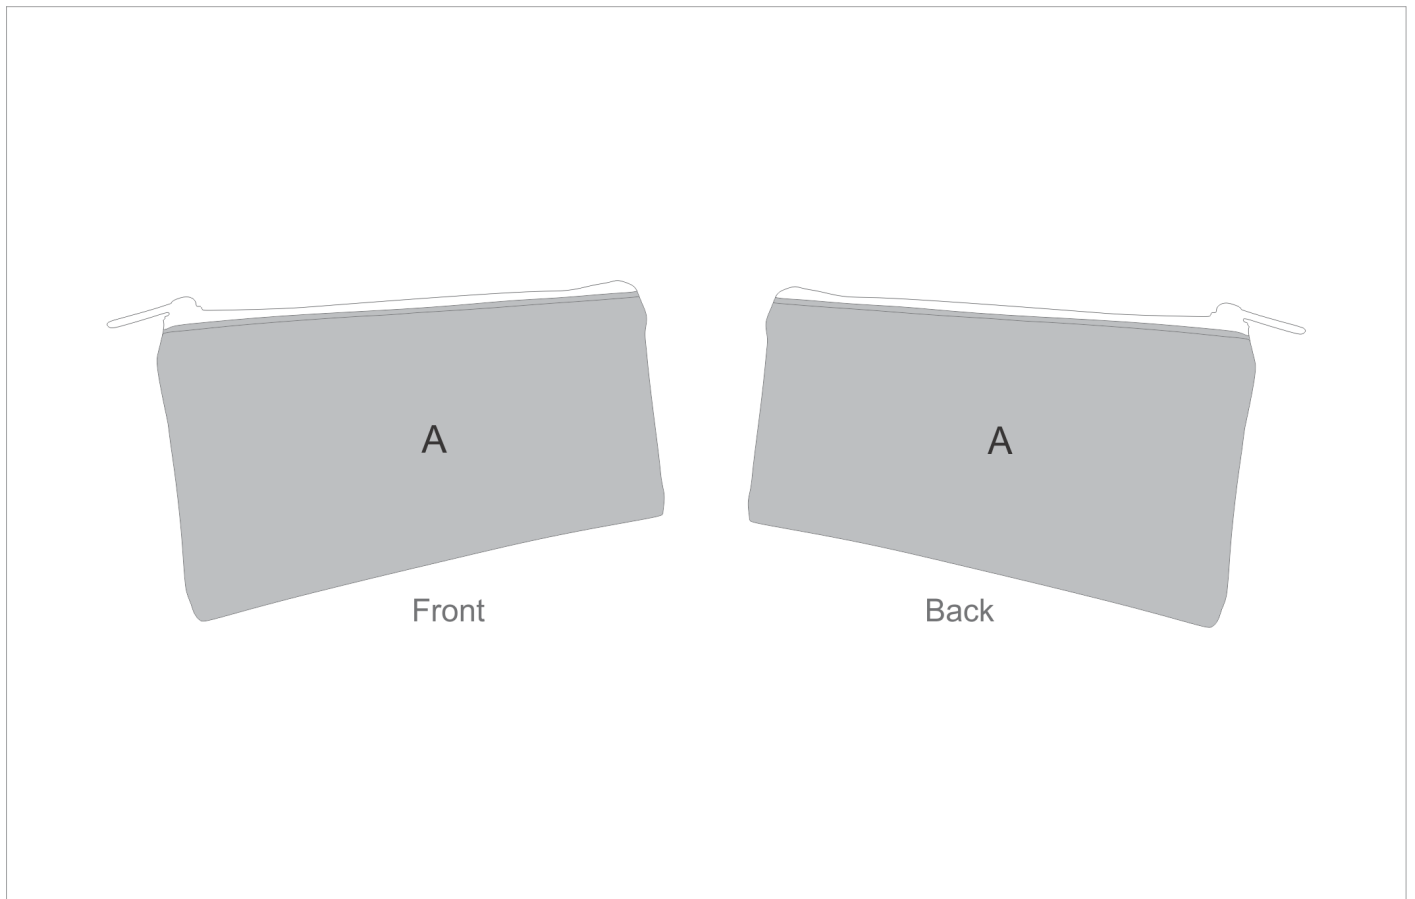

SG-HP-107-G

PPS Hoppla Junior RPET Stitch-Bond Pencil Case

Need to know:

- Includes 1-Position Sublimation (setup fees apply)

-Please Note: We cannot guarantee 100% logo Alignment on all Brandable Panels.

Branding Options:

Position A

1. Custom Sublimation A (CPSUB-A)

Full Colour

Size: 240mm wide x 240mm high